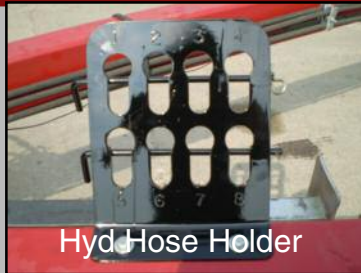

TEBBEN 2

LAND ROLLER

- The Tebben Land Roller Levels Fields By Pushing Rocks, Root Balls And Residue Evenly Across The Surface For Better Harvesting Efficiency/Higher Yields, Seed to Soil Contact And Less Combine Downtime
- 42" Diameter Tubes - .600" Wall
- Rear Wheel Hydraulic Steering Standard
- Heavy Duty Four Bolt Flange Bearings With 2-7/16 Replaceable Shafts
- Optional Hydraulic Hitch Package Available

TEBBEN

Rear Transport View

Heavy Duty Hitch

Hyd Hose Holder

Transport Locks- All Cylinders

HD Hinge Assy

Standard Specifications:

- 42" Drum – 5/8 Wall
- ST 235/80 R16 Tires/Load Range E
- 6-Bolt Wheels
- 13'.2" Transport Width
- 5/8 Wall Empty Weight of 500lbs/Ft

Steerable Wheel Assy

Hydraulic Locks To Lock Wings While In Use

Optional Equipment:

- Hydraulic Floating Hitch Pkg
- Mechanical Acre Counter
- Scrapers

Jack Stand

Optional Acre Counter

Slow Moving Sign

Tail Lights Standard